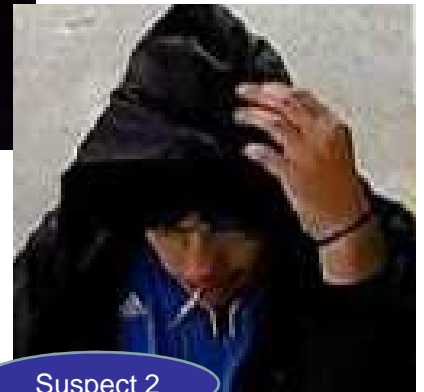

WANTED

An aggravated Robbery occurred at Onehunga Train Station on 19 May 2018

Two males and one female assaulted the victim until he was unconscious.

Do you know these people

Nomination can be
forwarded directly to me
at
Donald.allan@police.govt.nz
[.nz](http://www.police.govt.nz)